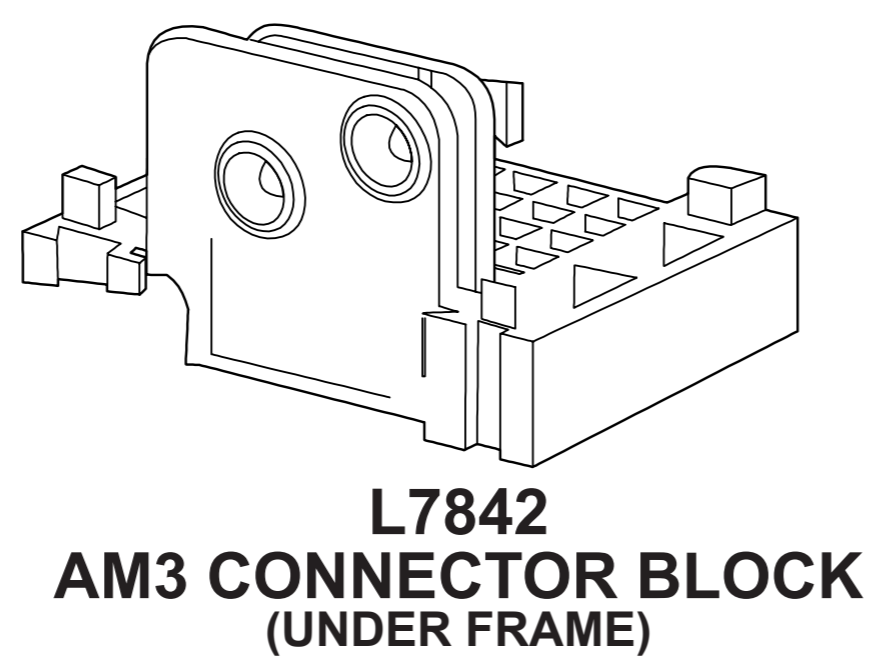

**2100
AM5 70
THRESHOLD**

**L2102
AM5 70
END CAP**

**L7835
LOW THRESHOLD
END CAP**

**2090
AM3 THRESHOLD**

**L2098
AM3 END CAP**

**2091
AM5EX THRESHOLD**

**L2097
AM5EX END CAP**

**2092
AM3 SUB CILL
THRESHOLD**

**2093
AM5EX SUB CILL
THRESHOLD**

**L7836
AM3 CONNECTOR BLOCK
(REBATE)**

**L7842
AM3 CONNECTOR BLOCK
(UNDER FRAME)**

**L7843
AM5EX CONNECTOR BLOCK
(UNDER FRAME)**

**2961
AM3 ADJUSTABLE
KEEP (FRENCH DOORS)**