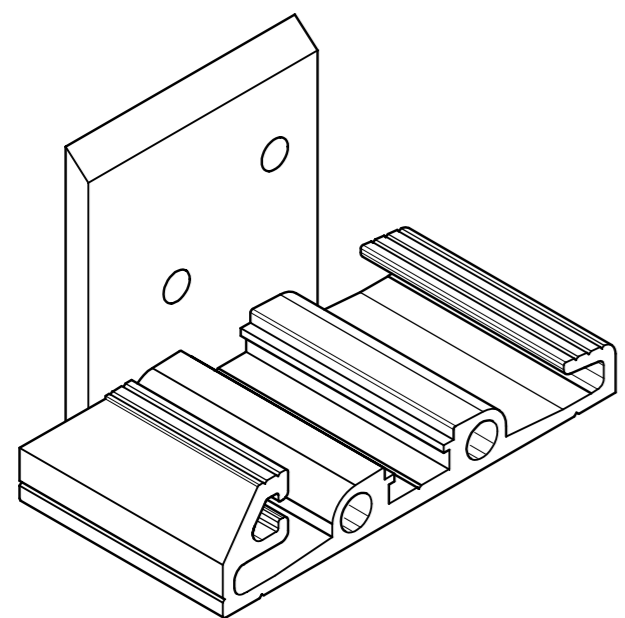

**1836
AQUAMAC SEAL**

**1814
COMPOSITE DOOR
WOOLPILE**

**1832
LOW THRESHOLD
GASKET**

**1834
AM3 CENTRE SEAL**

THRESHOLDS & ASSOCIATED COMPONENTS

**2438
LOW THRESHOLD**

**2099
AM3 70
THRESHOLD**

**L2101
AM3 70
END CAP**

**2100
AM5 70
THRESHOLD**

**L2102
AM5 70
END CAP**

**L7835
LOW THRESHOLD
END CAP**

**2090
AM3 THRESHOLD**

**L2098
AM3 END CAP**

**2091
AM5EX THRESHOLD**

**L2097
AM5EX END CAP**

**2092
AM3 SUB CILL
THRESHOLD**