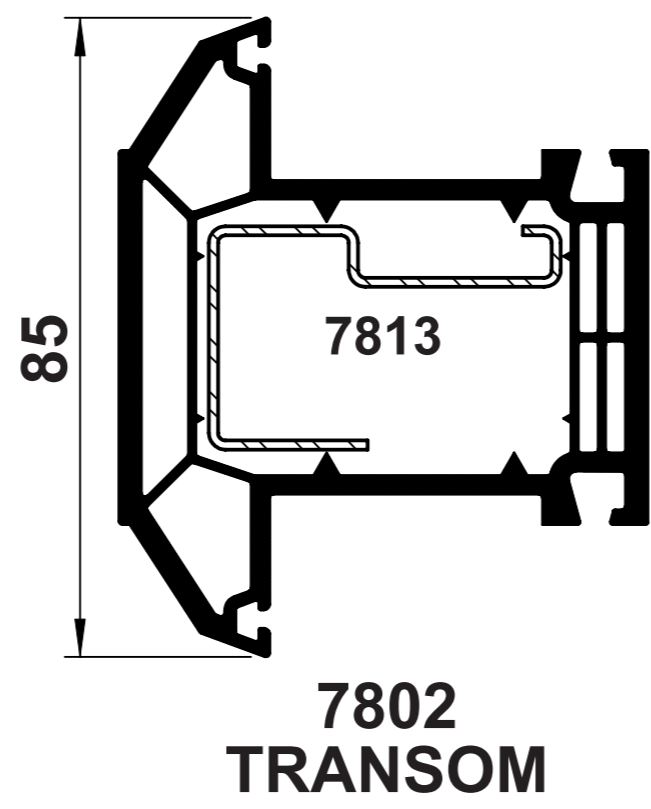

Composite Door

OUTER FRAMES

**78004
OUTER FRAME**

**7802
TRANSOM**

GLAZING BEADS

**2365
28mm BEVELLED
BEAD**

**2385
28mm OVOLO
BEAD**

**2395
28mm FEATURE
BEAD**