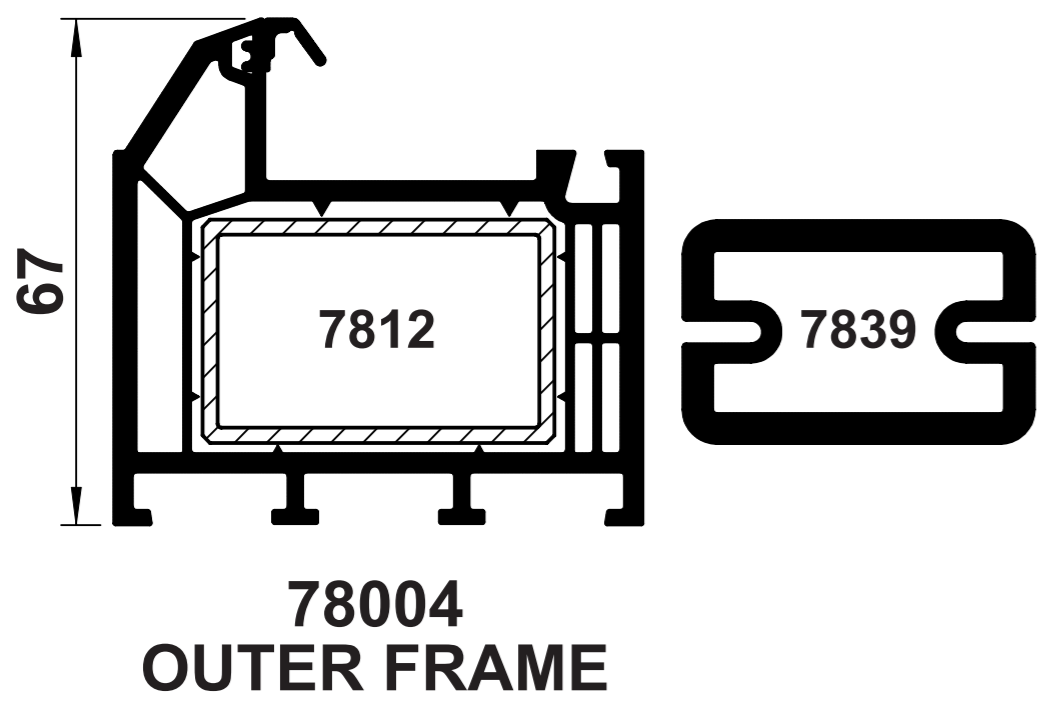

Composite Door

OUTER FRAMES

**78004
OUTER FRAME**

**7802
TRANSOM**

GLAZING BEADS

**2365
28mm BEVELLED
BEAD**

**2385
28mm OVOLO
BEAD**

**2395
28mm FEATURE
BEAD**