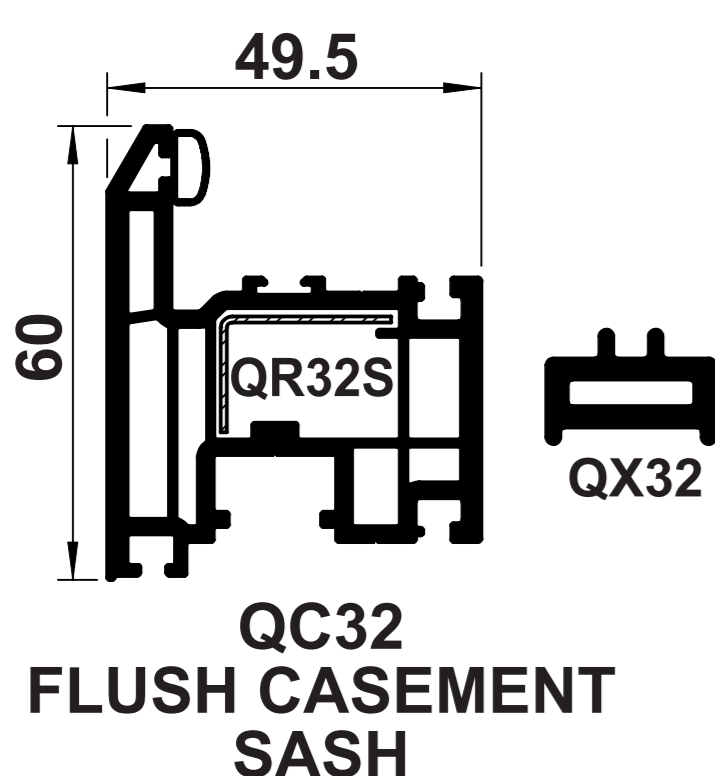

OUTER FRAMES

TRANSOMS/MULLIONS

WINDOW SASHES

DOOR PROFILES

FLUSH CASEMENT

GLAZING BEADS

FLUSH CASEMENT USES  
QS65 GLAZING BEAD FOR  
24mm GLAZING