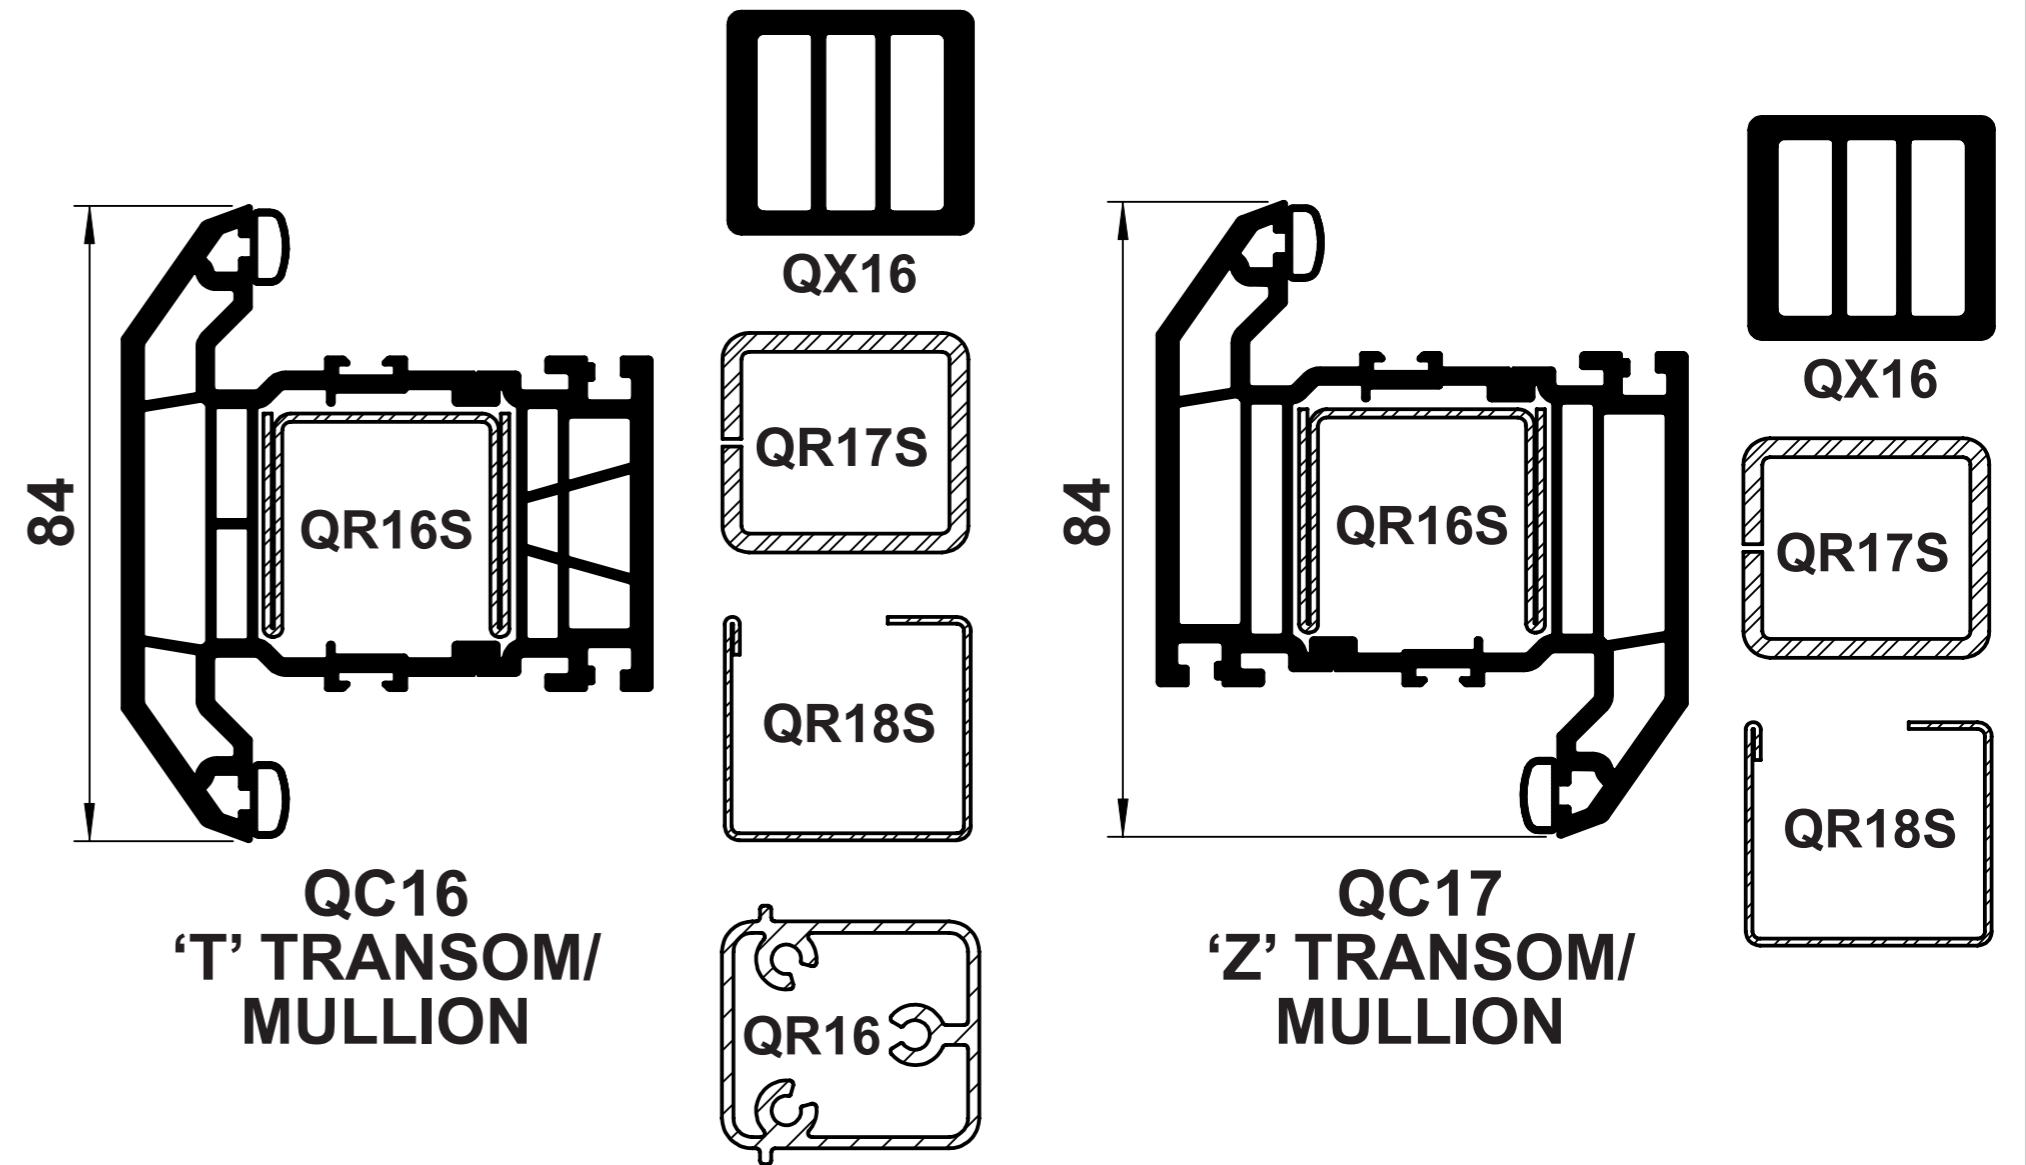

OUTER FRAMES

TRANSOMS/MULLIONS

WINDOW SASHES

DOOR PROFILES

FLUSH CASEMENT

GLAZING BEADS

FLUSH CASEMENT USES  
QS65 GLAZING BEAD FOR  
24mm GLAZING