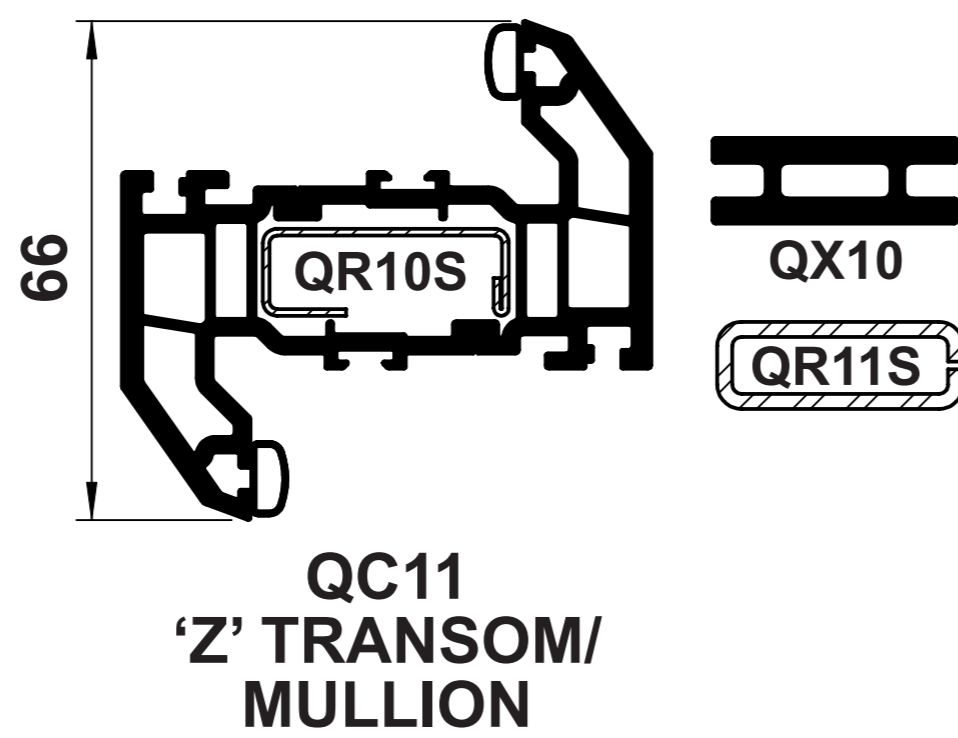

OUTER FRAMES

TRANSOMS/MULLIONS

WINDOW SASHES

DOOR PROFILES

FLUSH CASEMENT

GLAZING BEADS

FLUSH CASEMENT USES  
QS65 GLAZING BEAD FOR  
24mm GLAZING