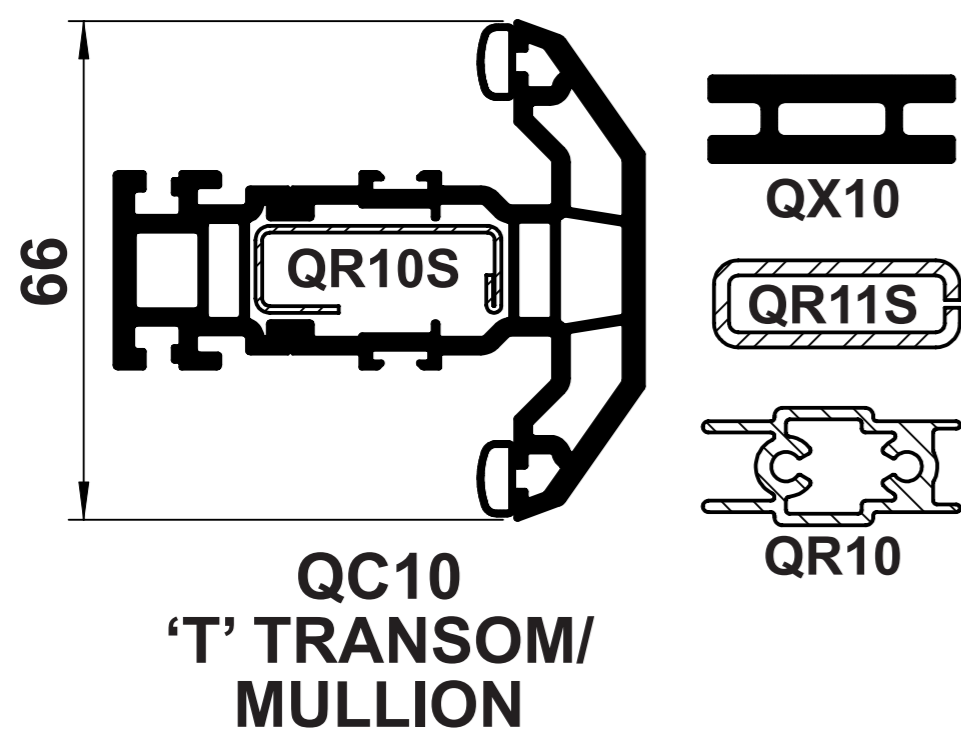

OUTER FRAMES

TRANSOMS/MULLIONS

WINDOW SASHES

DOOR PROFILES

FLUSH CASEMENT

GLAZING BEADS

FLUSH CASEMENT USES  
QS65 GLAZING BEAD FOR  
24mm GLAZING