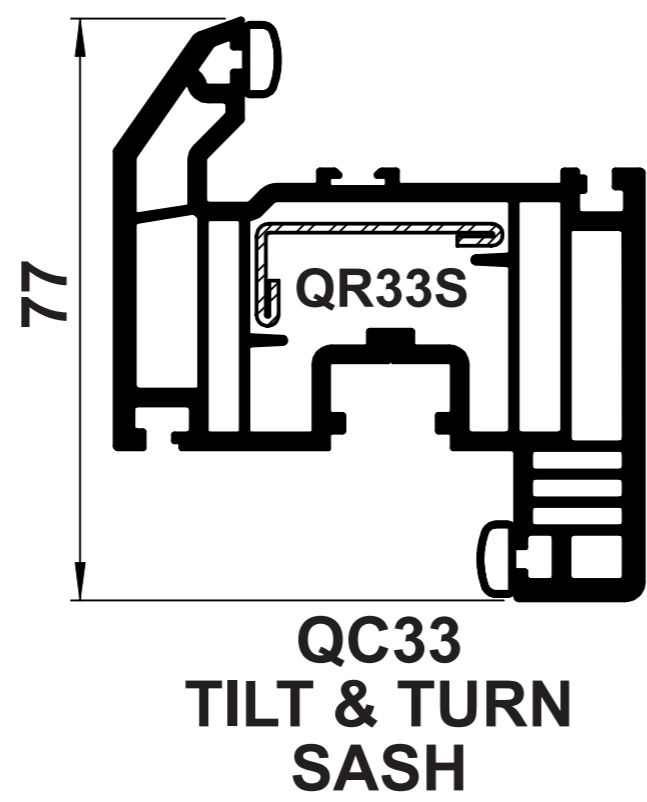

OUTER FRAMES

TRANSOMS/MULLIONS

WINDOW SASHES

DOOR PROFILES

FLUSH CASEMENT

GLAZING BEADS

FLUSH CASEMENT USES  
QS65 GLAZING BEAD FOR  
24mm GLAZING