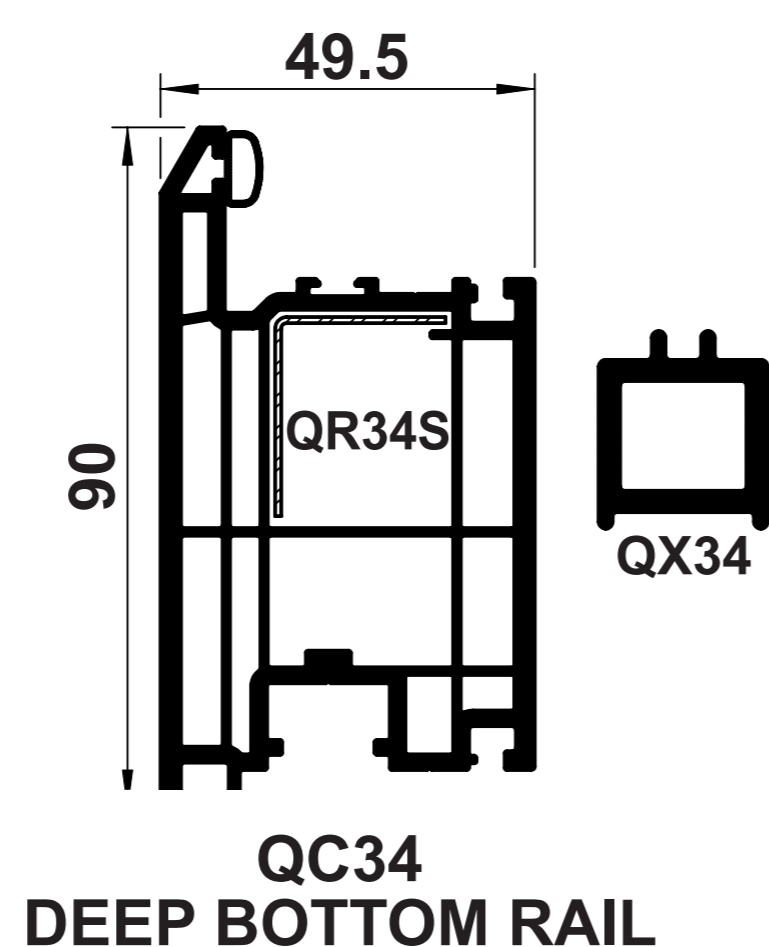

OUTER FRAMES

TRANSOMS/MULLIONS

WINDOW SASHES

DOOR PROFILES

FLUSH CASEMENT

GLAZING BEADS

FLUSH CASEMENT USES  
QS65 GLAZING BEAD FOR  
24mm GLAZING