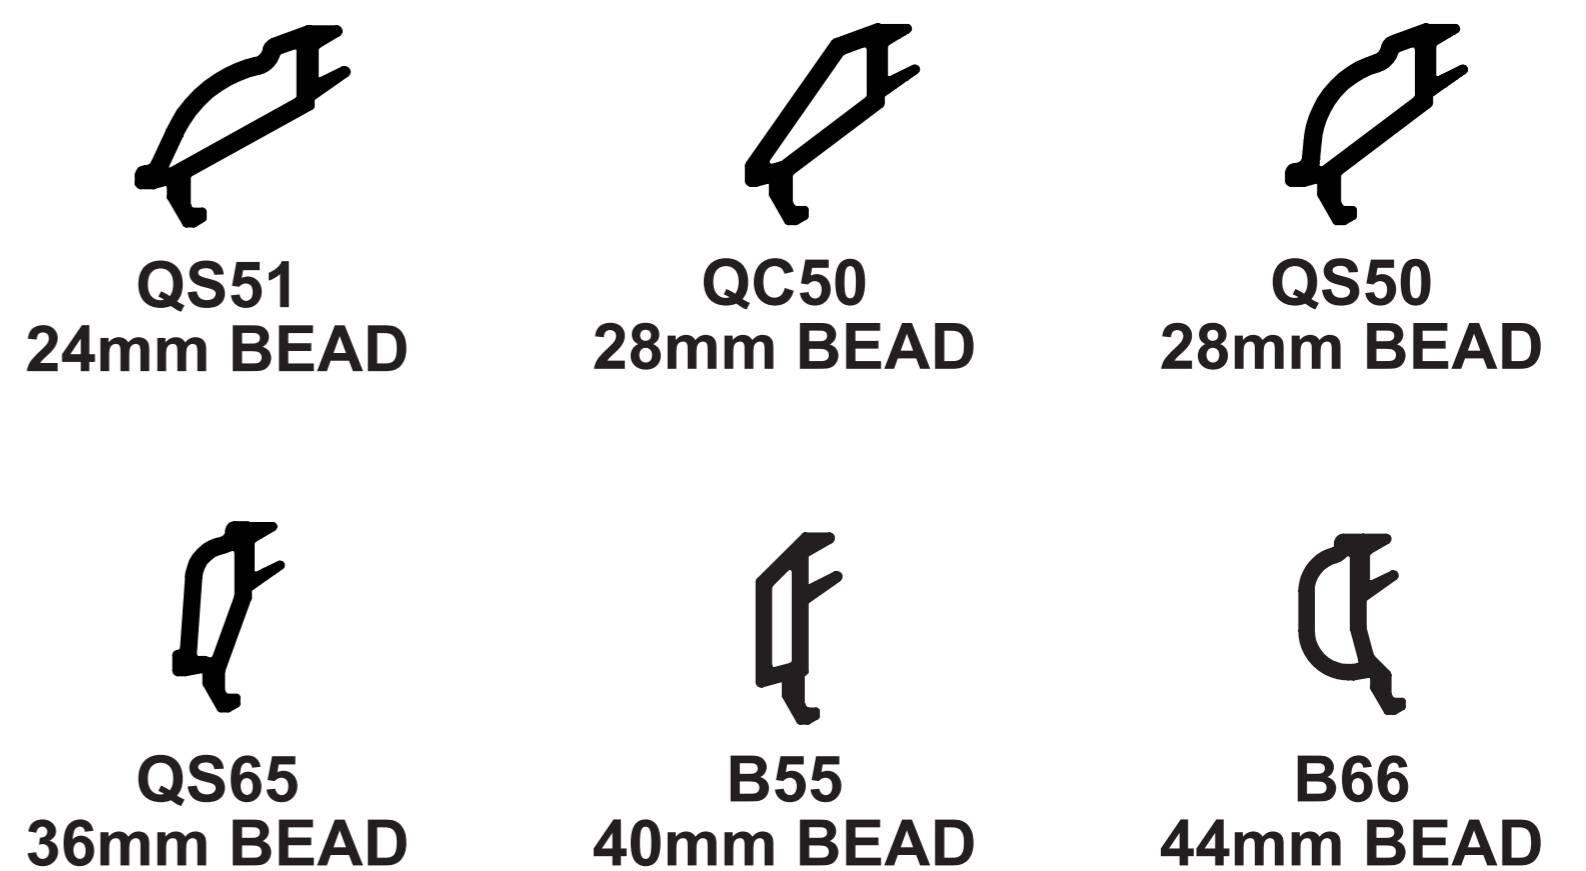

OUTER FRAMES

TRANSOMS/MULLIONS

WINDOW SASHES

DOOR PROFILES

FLUSH CASEMENT

GLAZING BEADS

FLUSH CASEMENT USES  
QS65 GLAZING BEAD FOR  
24mm GLAZING