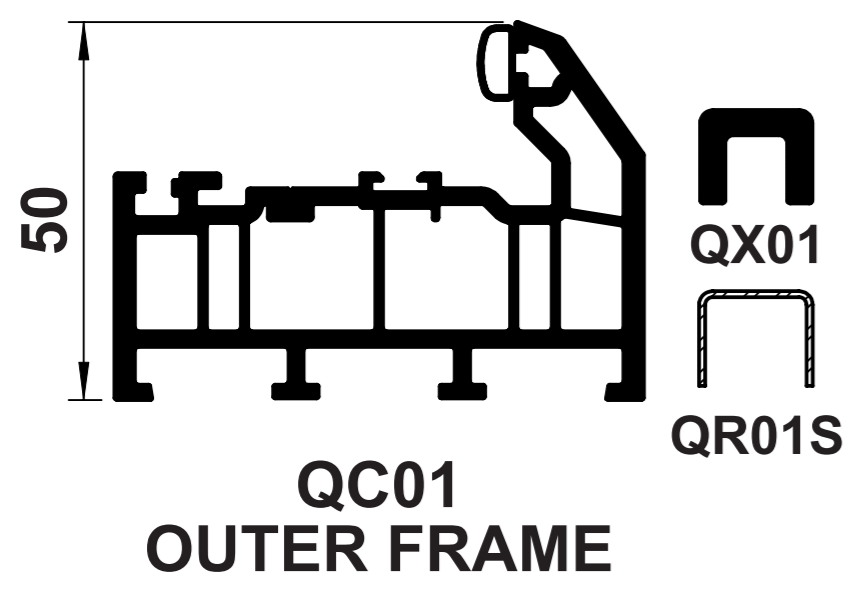

OUTER FRAMES

TRANSOMS/MULLIONS

WINDOW SASHES

DOOR PROFILES

FLUSH CASEMENT

GLAZING BEADS

FLUSH CASEMENT USES  
QS65 GLAZING BEAD FOR  
24mm GLAZING