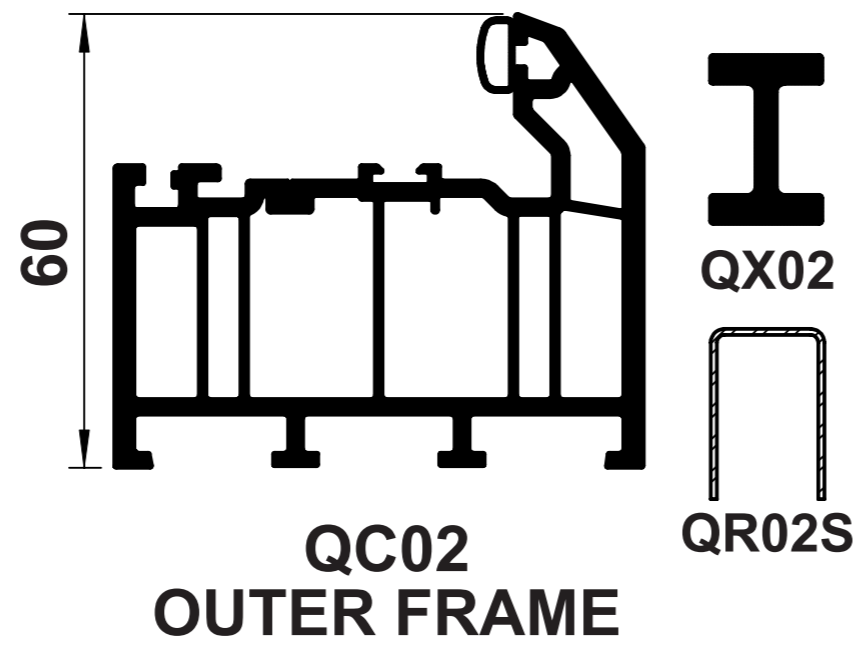

OUTER FRAMES

TRANSOMS/MULLIONS

WINDOW SASHES

DOOR PROFILES

FLUSH CASEMENT

GLAZING BEADS

FLUSH CASEMENT USES  
QS65 GLAZING BEAD FOR  
24mm GLAZING