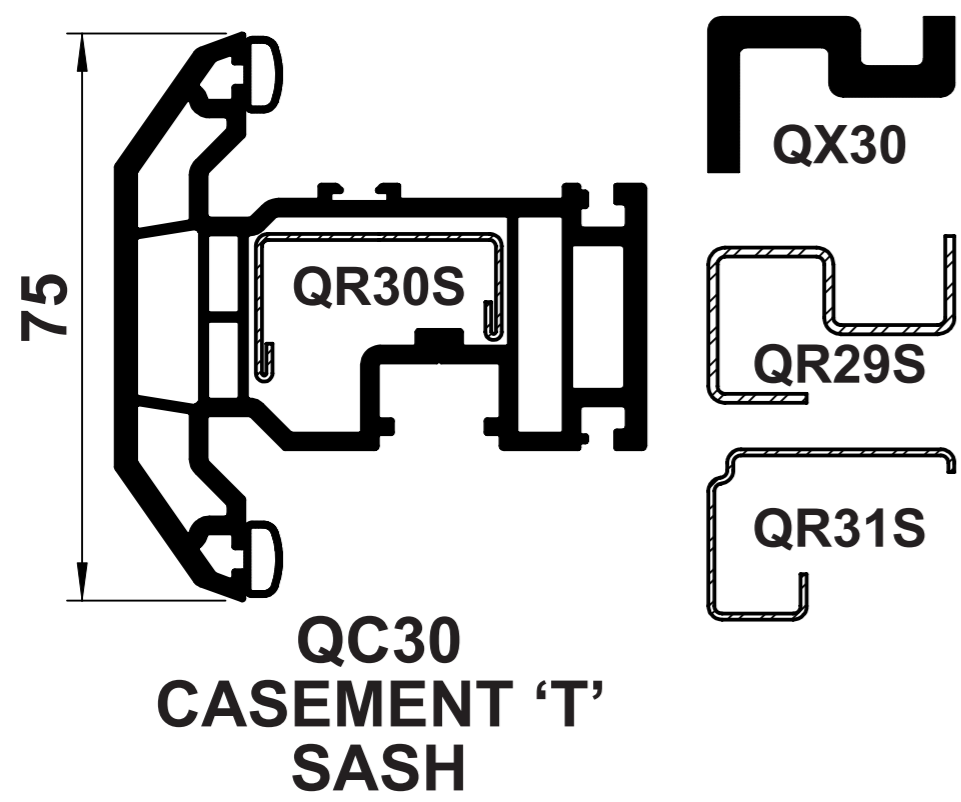

OUTER FRAMES

TRANSOMS/MULLIONS

WINDOW SASHES

DOOR PROFILES

FLUSH CASEMENT

GLAZING BEADS

FLUSH CASEMENT USES  
QS65 GLAZING BEAD FOR  
24mm GLAZING