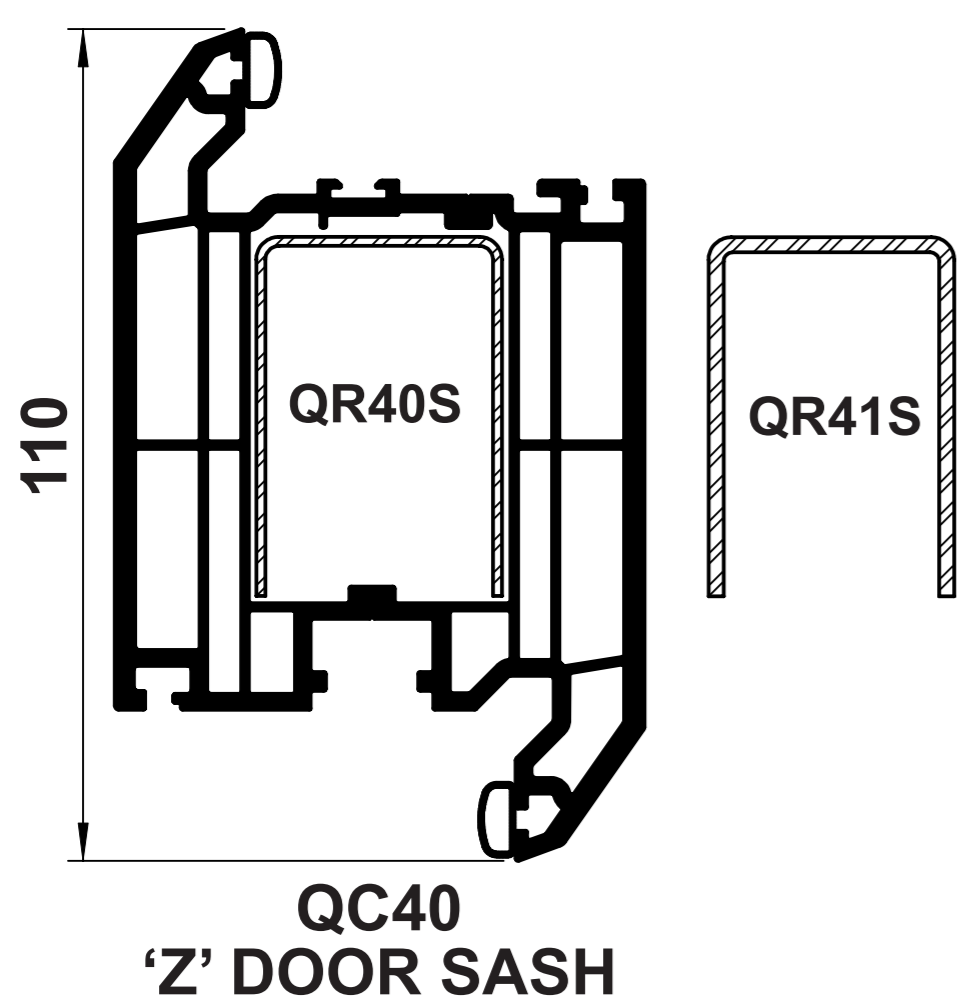

OUTER FRAMES

TRANSOMS/MULLIONS

WINDOW SASHES

DOOR PROFILES

FLUSH CASEMENT

GLAZING BEADS

FLUSH CASEMENT USES  
QS65 GLAZING BEAD FOR  
24mm GLAZING