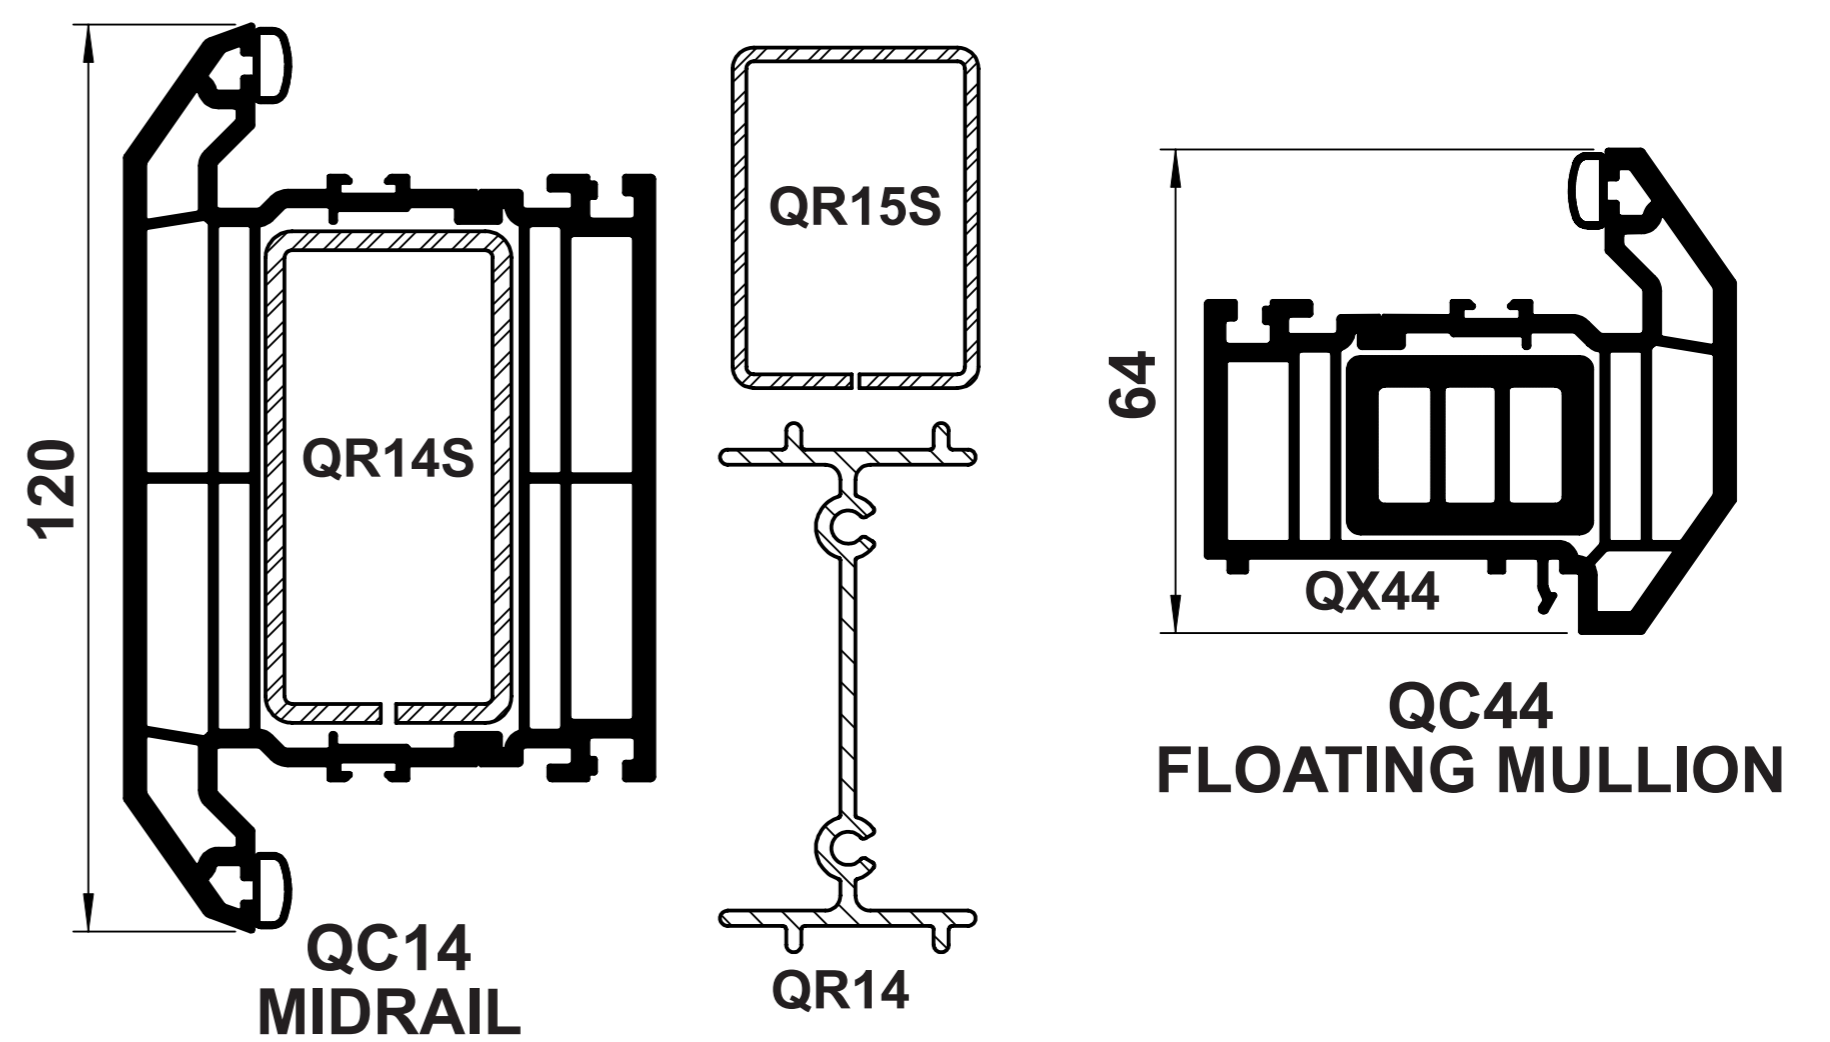

OUTER FRAMES

TRANSOMS/MULLIONS

WINDOW SASHES

DOOR PROFILES

FLUSH CASEMENT

GLAZING BEADS

FLUSH CASEMENT USES  
QS65 GLAZING BEAD FOR  
24mm GLAZING