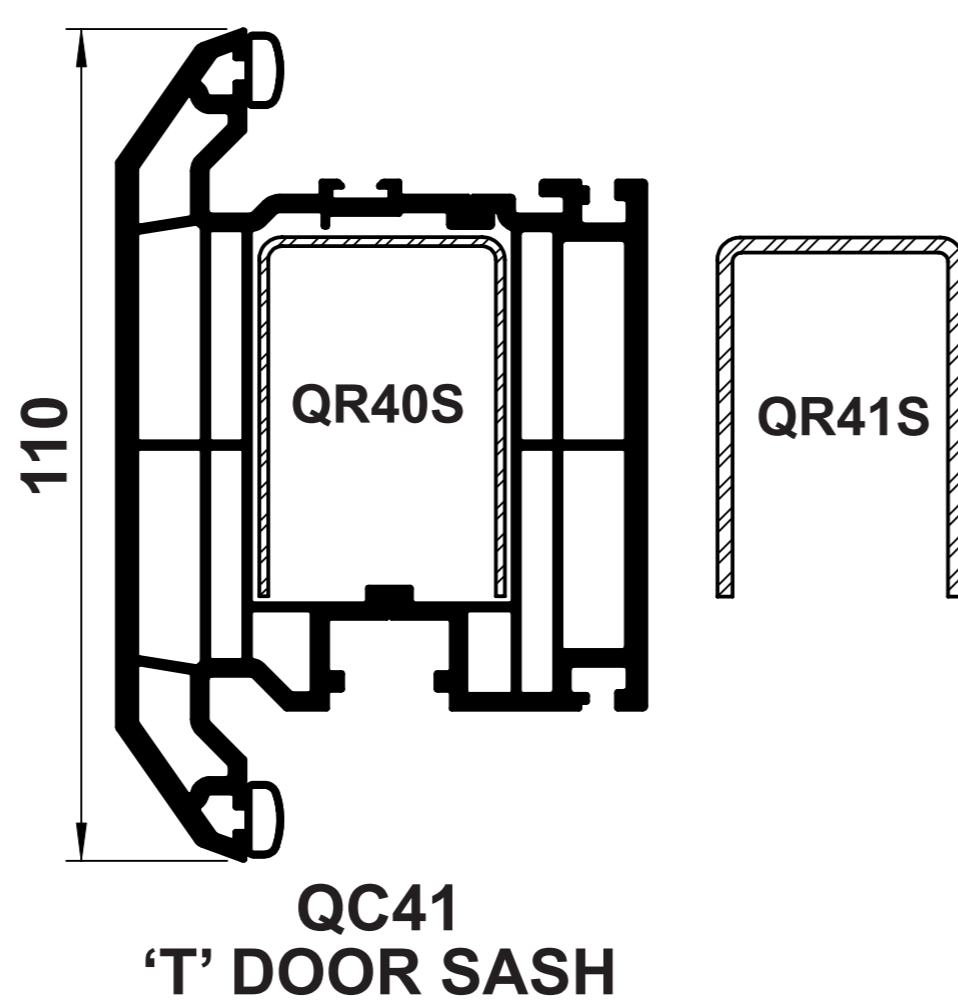

OUTER FRAMES

TRANSOMS/MULLIONS

WINDOW SASHES

DOOR PROFILES

FLUSH CASEMENT

GLAZING BEADS

FLUSH CASEMENT USES  
QS65 GLAZING BEAD FOR  
24mm GLAZING