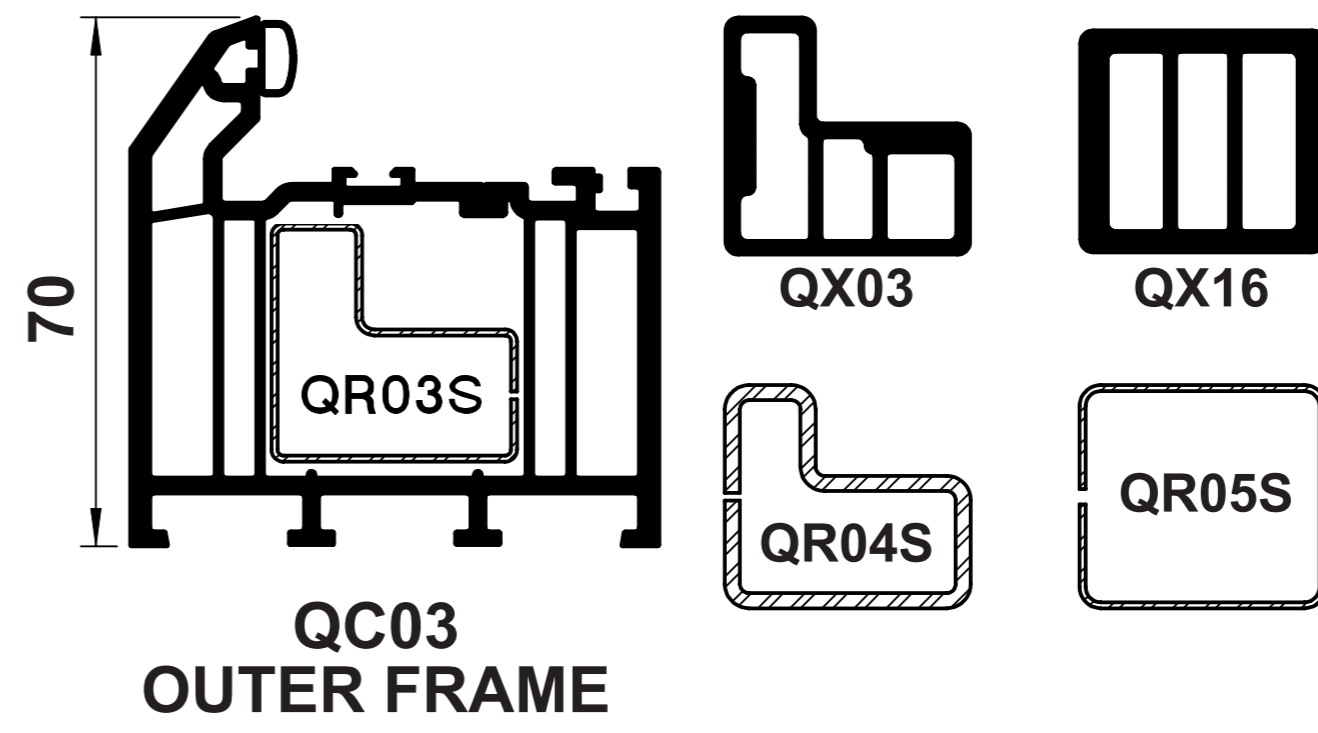

OUTER FRAMES

TRANSOMS/MULLIONS

WINDOW SASHES

DOOR PROFILES

FLUSH CASEMENT

GLAZING BEADS

FLUSH CASEMENT USES  
QS65 GLAZING BEAD FOR  
24mm GLAZING