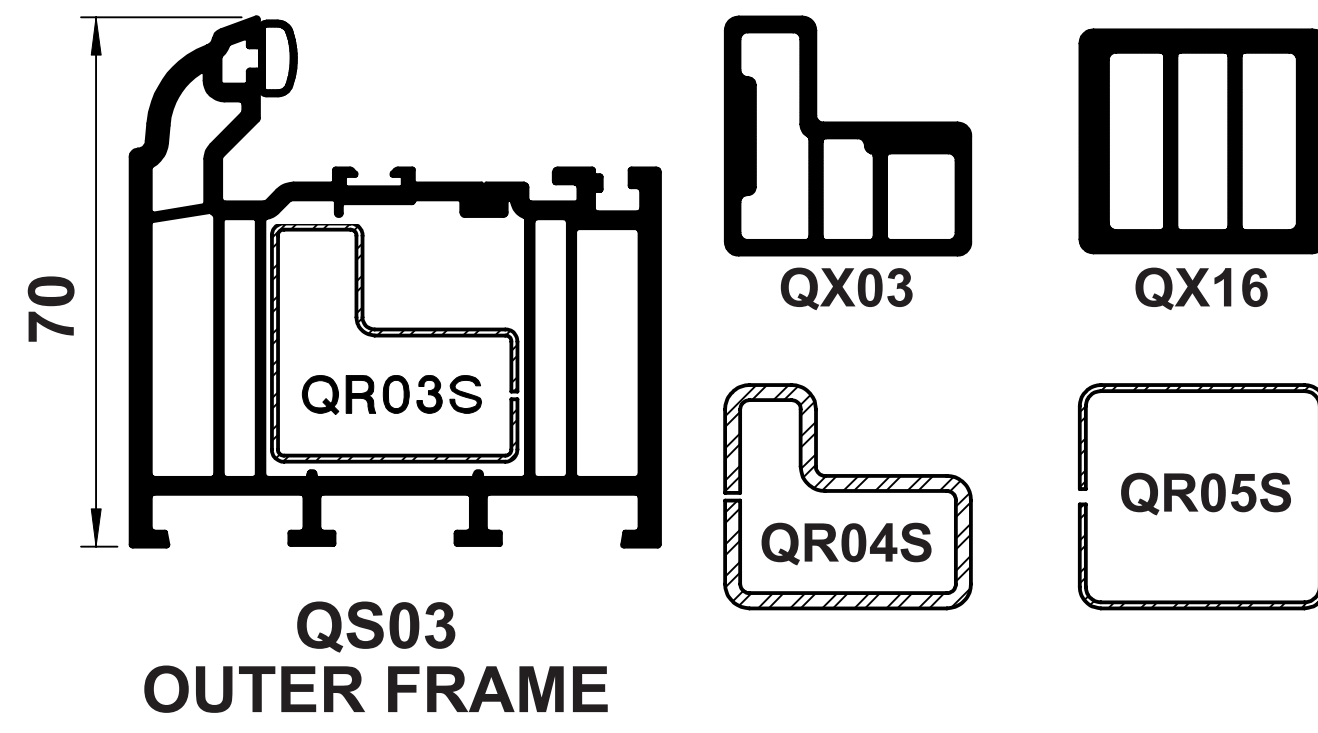

OUTER FRAMES

TRANSOMS/MULLIONS

WINDOW SASHES

DOOR PROFILES

FLUSH CASEMENT

GLAZING BEADS

FLUSH CASEMENT USES
QS65 GLAZING BEAD FOR
24mm GLAZING