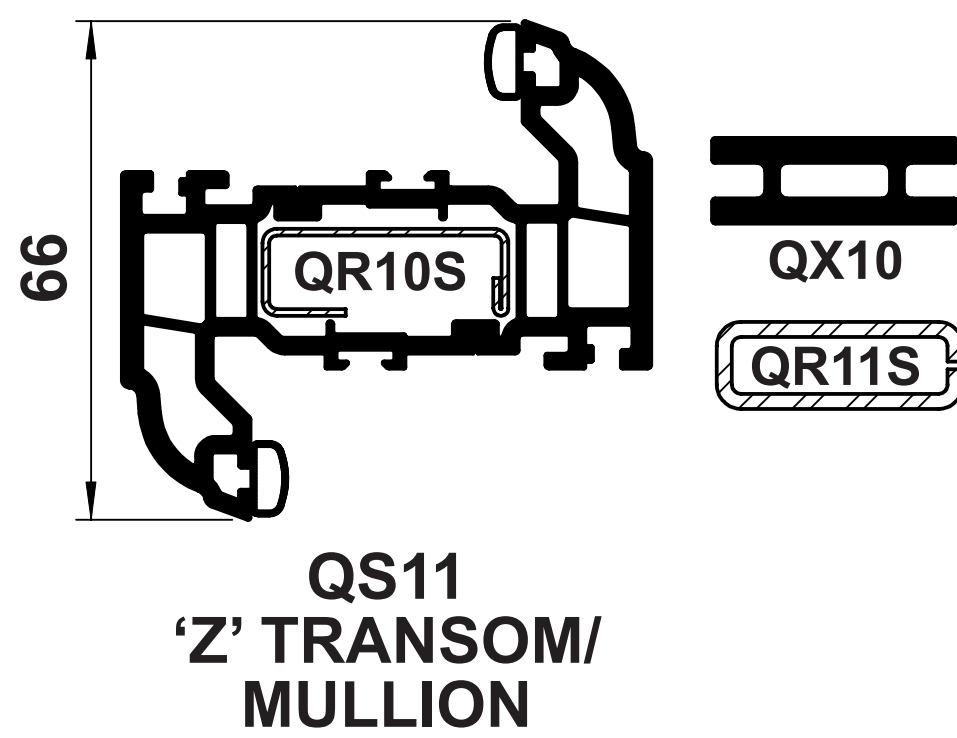

OUTER FRAMES

TRANSOMS/MULLIONS

WINDOW SASHES

DOOR PROFILES

FLUSH CASEMENT

GLAZING BEADS

FLUSH CASEMENT USES
QS65 GLAZING BEAD FOR
24mm GLAZING