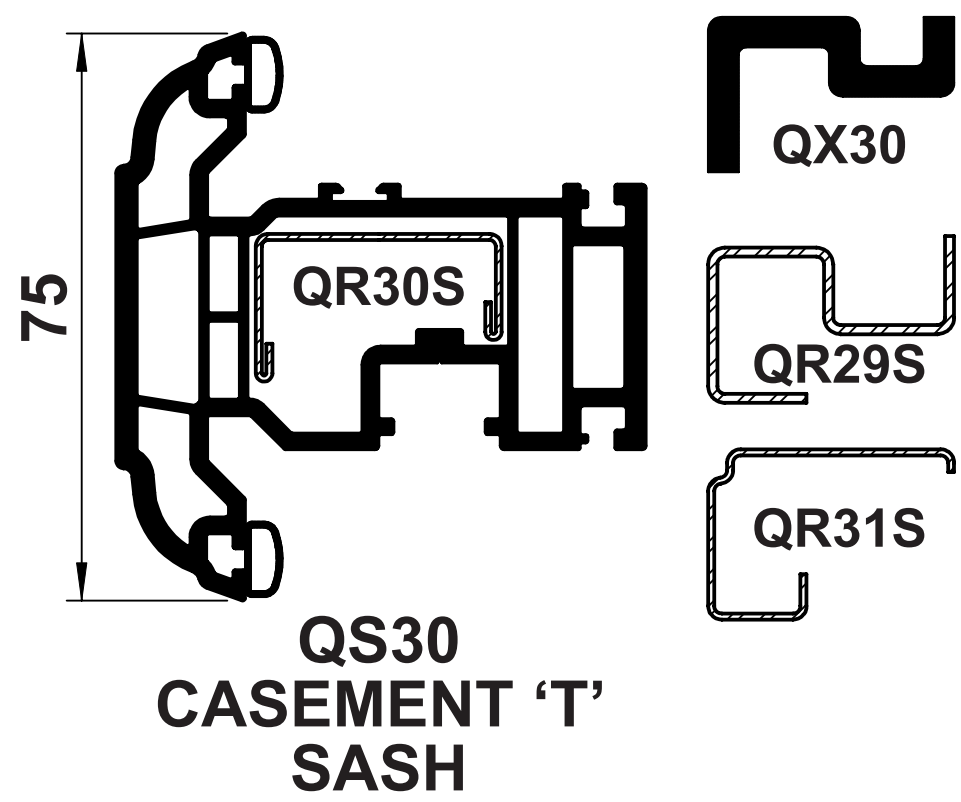

OUTER FRAMES

TRANSOMS/MULLIONS

WINDOW SASHES

DOOR PROFILES

FLUSH CASEMENT

GLAZING BEADS

FLUSH CASEMENT USES
QS65 GLAZING BEAD FOR
24mm GLAZING