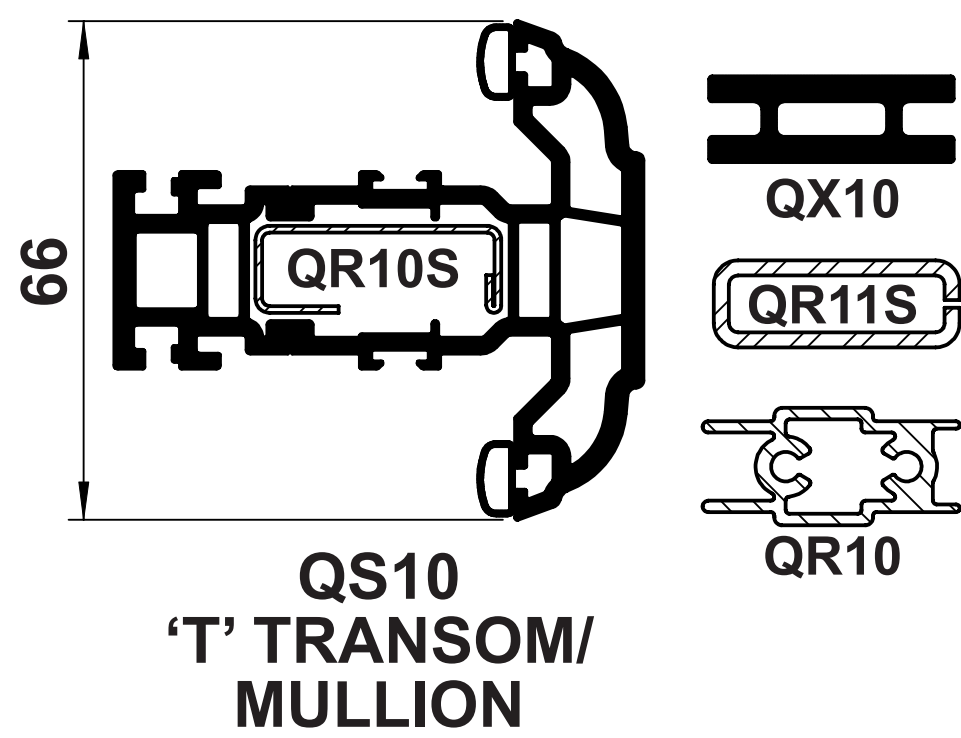

OUTER FRAMES

TRANSOMS/MULLIONS

WINDOW SASHES

DOOR PROFILES

FLUSH CASEMENT

GLAZING BEADS

FLUSH CASEMENT USES
QS65 GLAZING BEAD FOR
24mm GLAZING