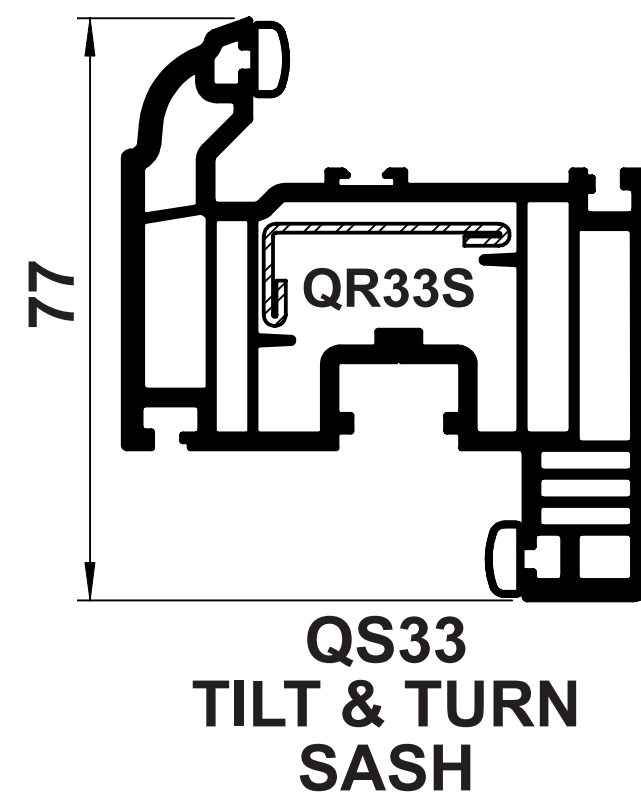

OUTER FRAMES

TRANSOMS/MULLIONS

WINDOW SASHES

DOOR PROFILES

FLUSH CASEMENT

GLAZING BEADS

FLUSH CASEMENT USES
QS65 GLAZING BEAD FOR
24mm GLAZING