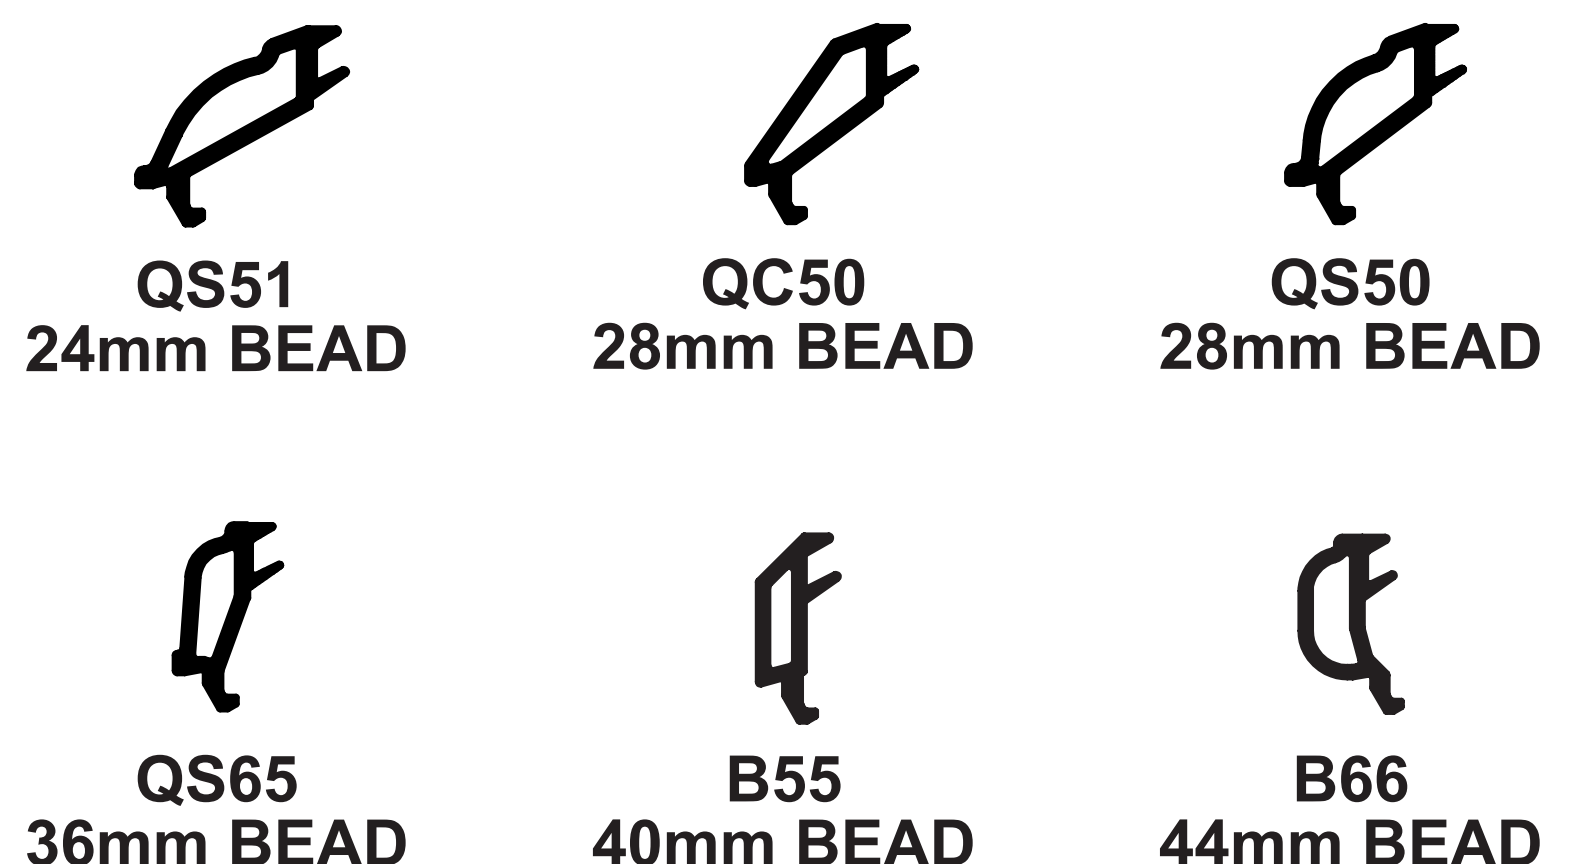

OUTER FRAMES

TRANSOMS/MULLIONS

WINDOW SASHES

DOOR PROFILES

FLUSH CASEMENT

GLAZING BEADS

FLUSH CASEMENT USES
QS65 GLAZING BEAD FOR
24mm GLAZING