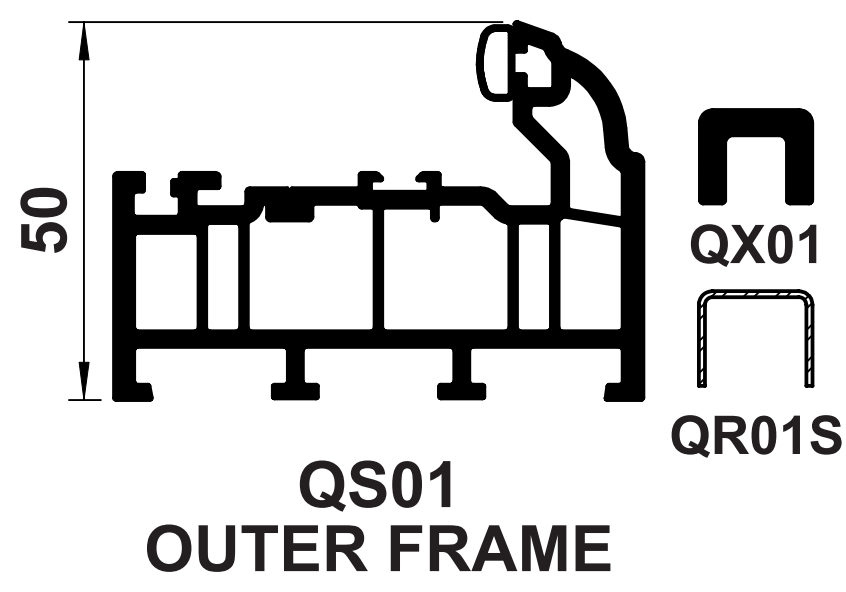

OUTER FRAMES

TRANSOMS/MULLIONS

WINDOW SASHES

DOOR PROFILES

FLUSH CASEMENT

GLAZING BEADS

FLUSH CASEMENT USES
QS65 GLAZING BEAD FOR
24mm GLAZING