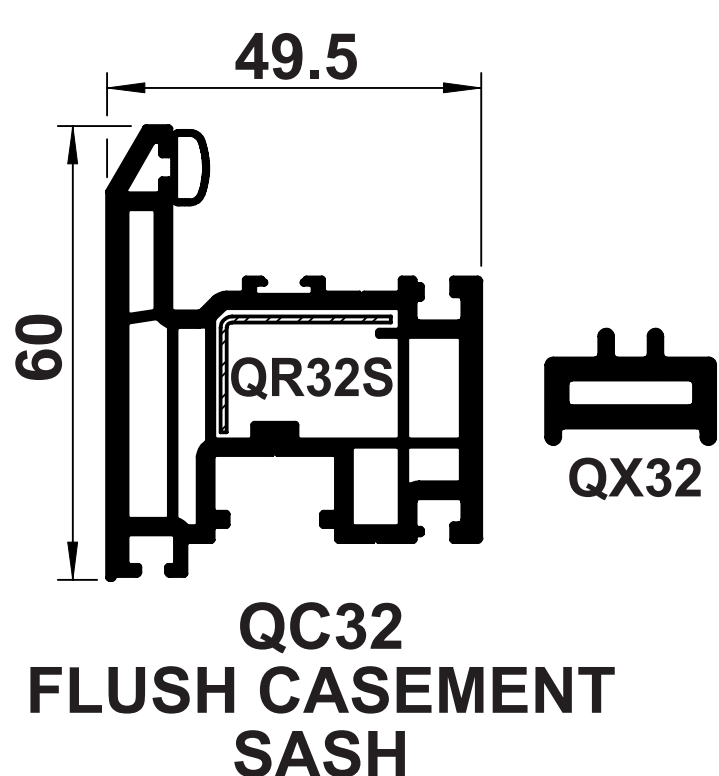

OUTER FRAMES

TRANSOMS/MULLIONS

WINDOW SASHES

DOOR PROFILES

FLUSH CASEMENT

GLAZING BEADS

FLUSH CASEMENT USES
QS65 GLAZING BEAD FOR
24mm GLAZING