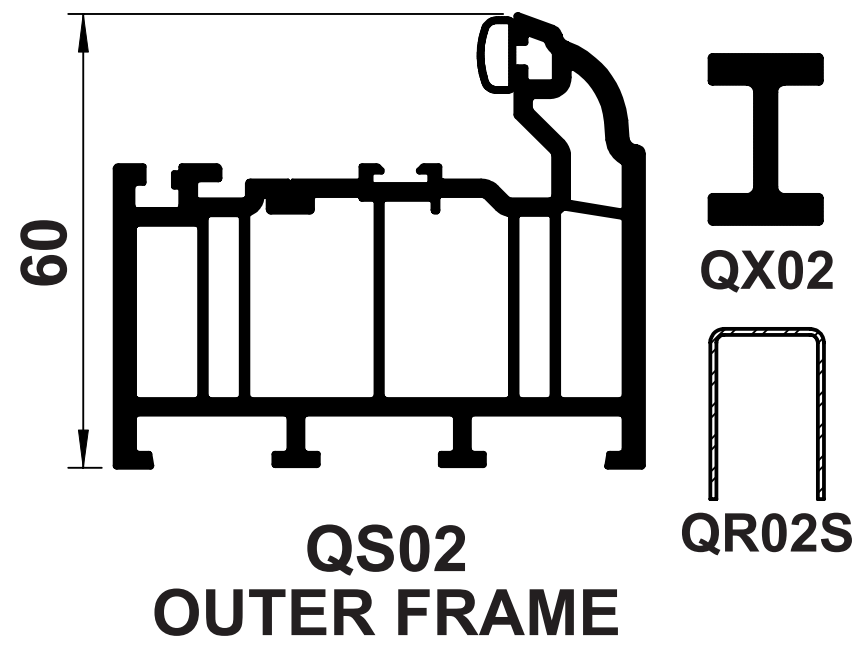

OUTER FRAMES

TRANSOMS/MULLIONS

WINDOW SASHES

DOOR PROFILES

FLUSH CASEMENT

GLAZING BEADS

FLUSH CASEMENT USES
QS65 GLAZING BEAD FOR
24mm GLAZING