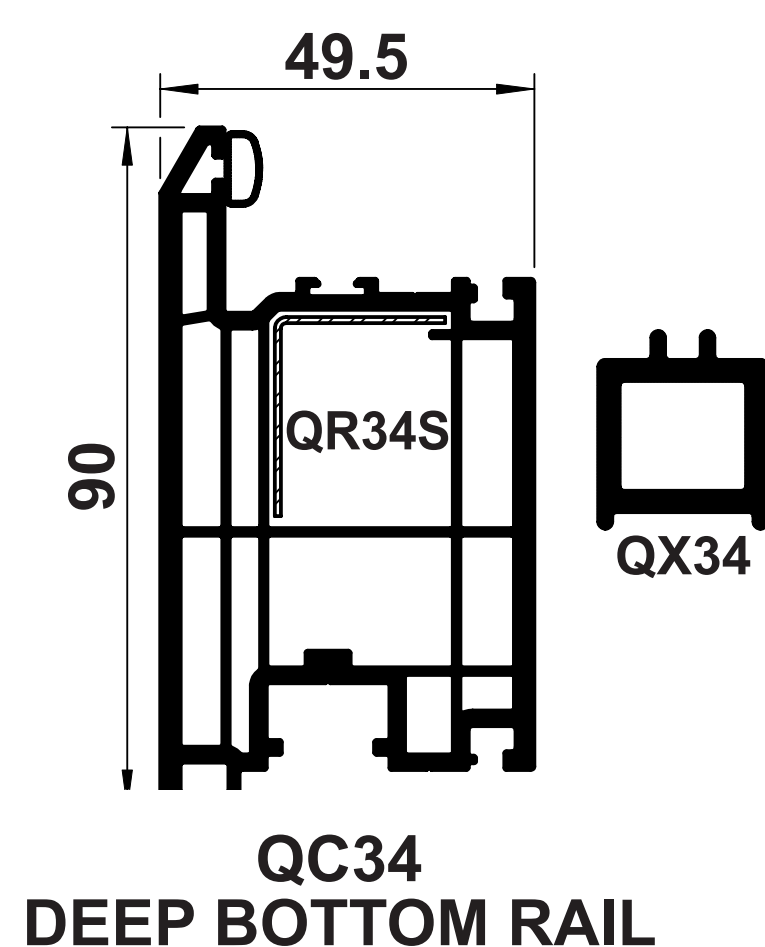

OUTER FRAMES

TRANSOMS/MULLIONS

WINDOW SASHES

DOOR PROFILES

FLUSH CASEMENT

GLAZING BEADS

FLUSH CASEMENT USES
QS65 GLAZING BEAD FOR
24mm GLAZING