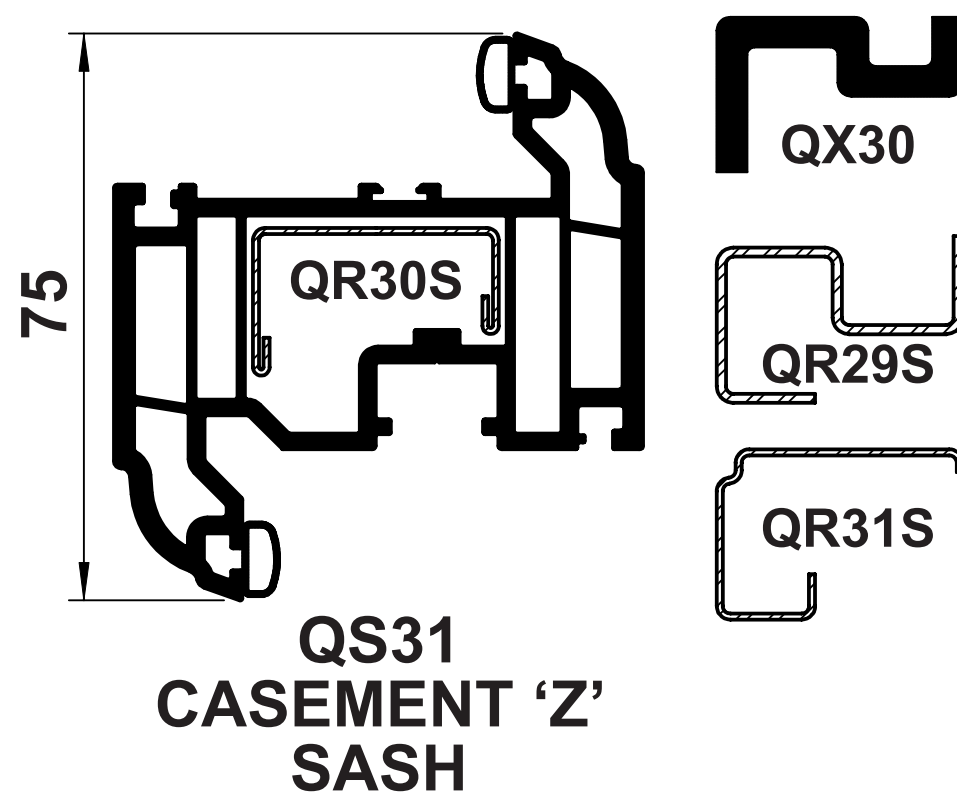

OUTER FRAMES

TRANSOMS/MULLIONS

WINDOW SASHES

DOOR PROFILES

FLUSH CASEMENT

GLAZING BEADS

FLUSH CASEMENT USES
QS65 GLAZING BEAD FOR
24mm GLAZING