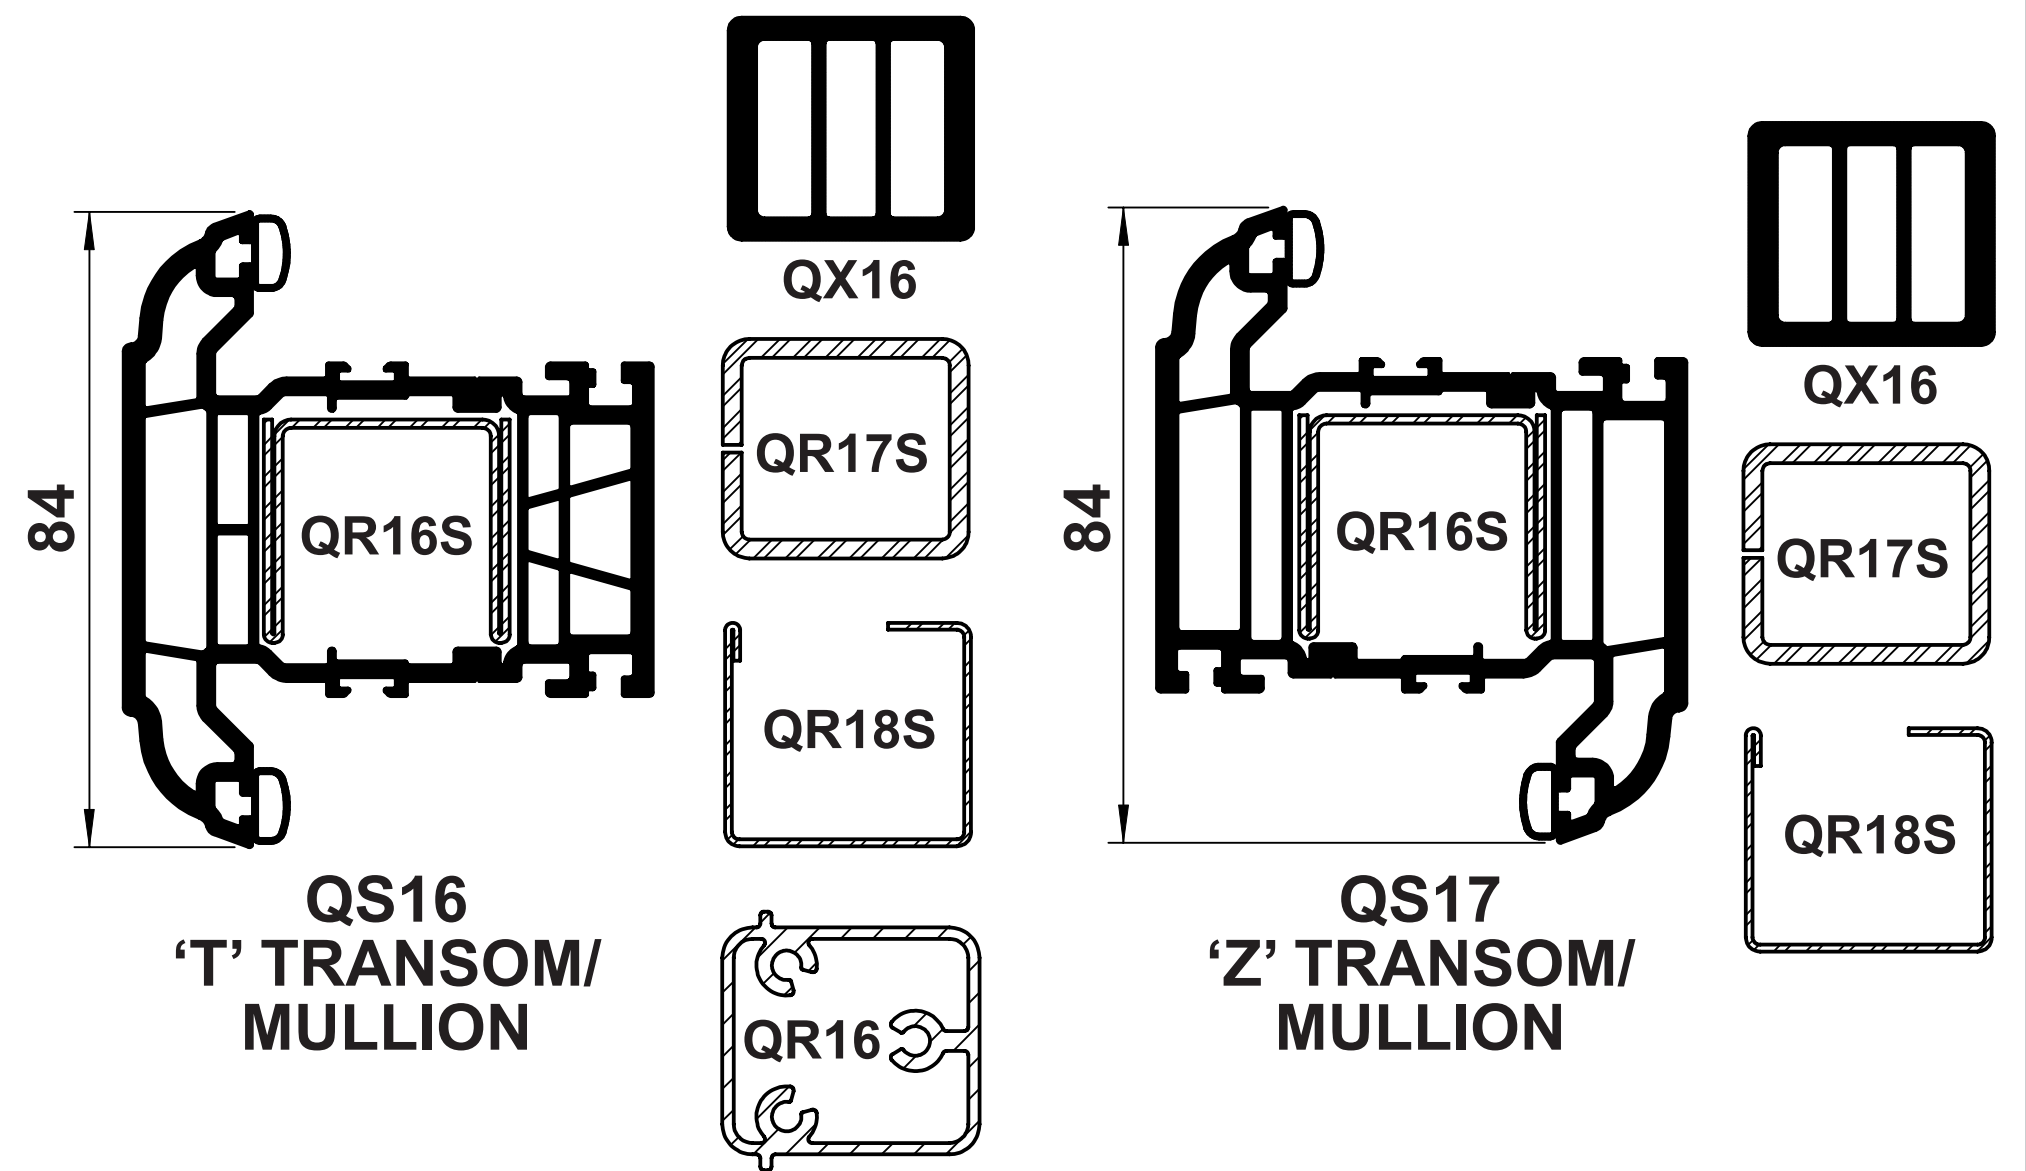

OUTER FRAMES

TRANSOMS/MULLIONS

WINDOW SASHES

DOOR PROFILES

FLUSH CASEMENT

GLAZING BEADS

FLUSH CASEMENT USES
QS65 GLAZING BEAD FOR
24mm GLAZING