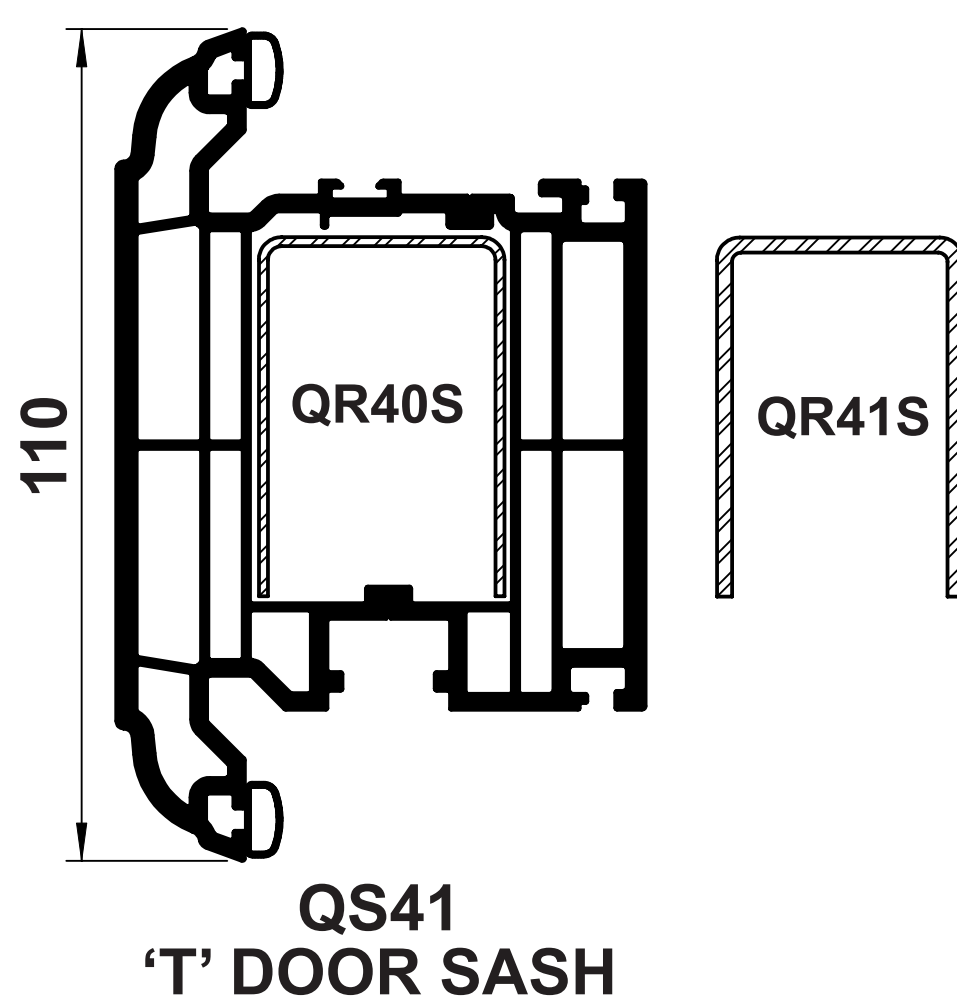

OUTER FRAMES

TRANSOMS/MULLIONS

WINDOW SASHES

DOOR PROFILES

FLUSH CASEMENT

GLAZING BEADS

FLUSH CASEMENT USES
QS65 GLAZING BEAD FOR
24mm GLAZING