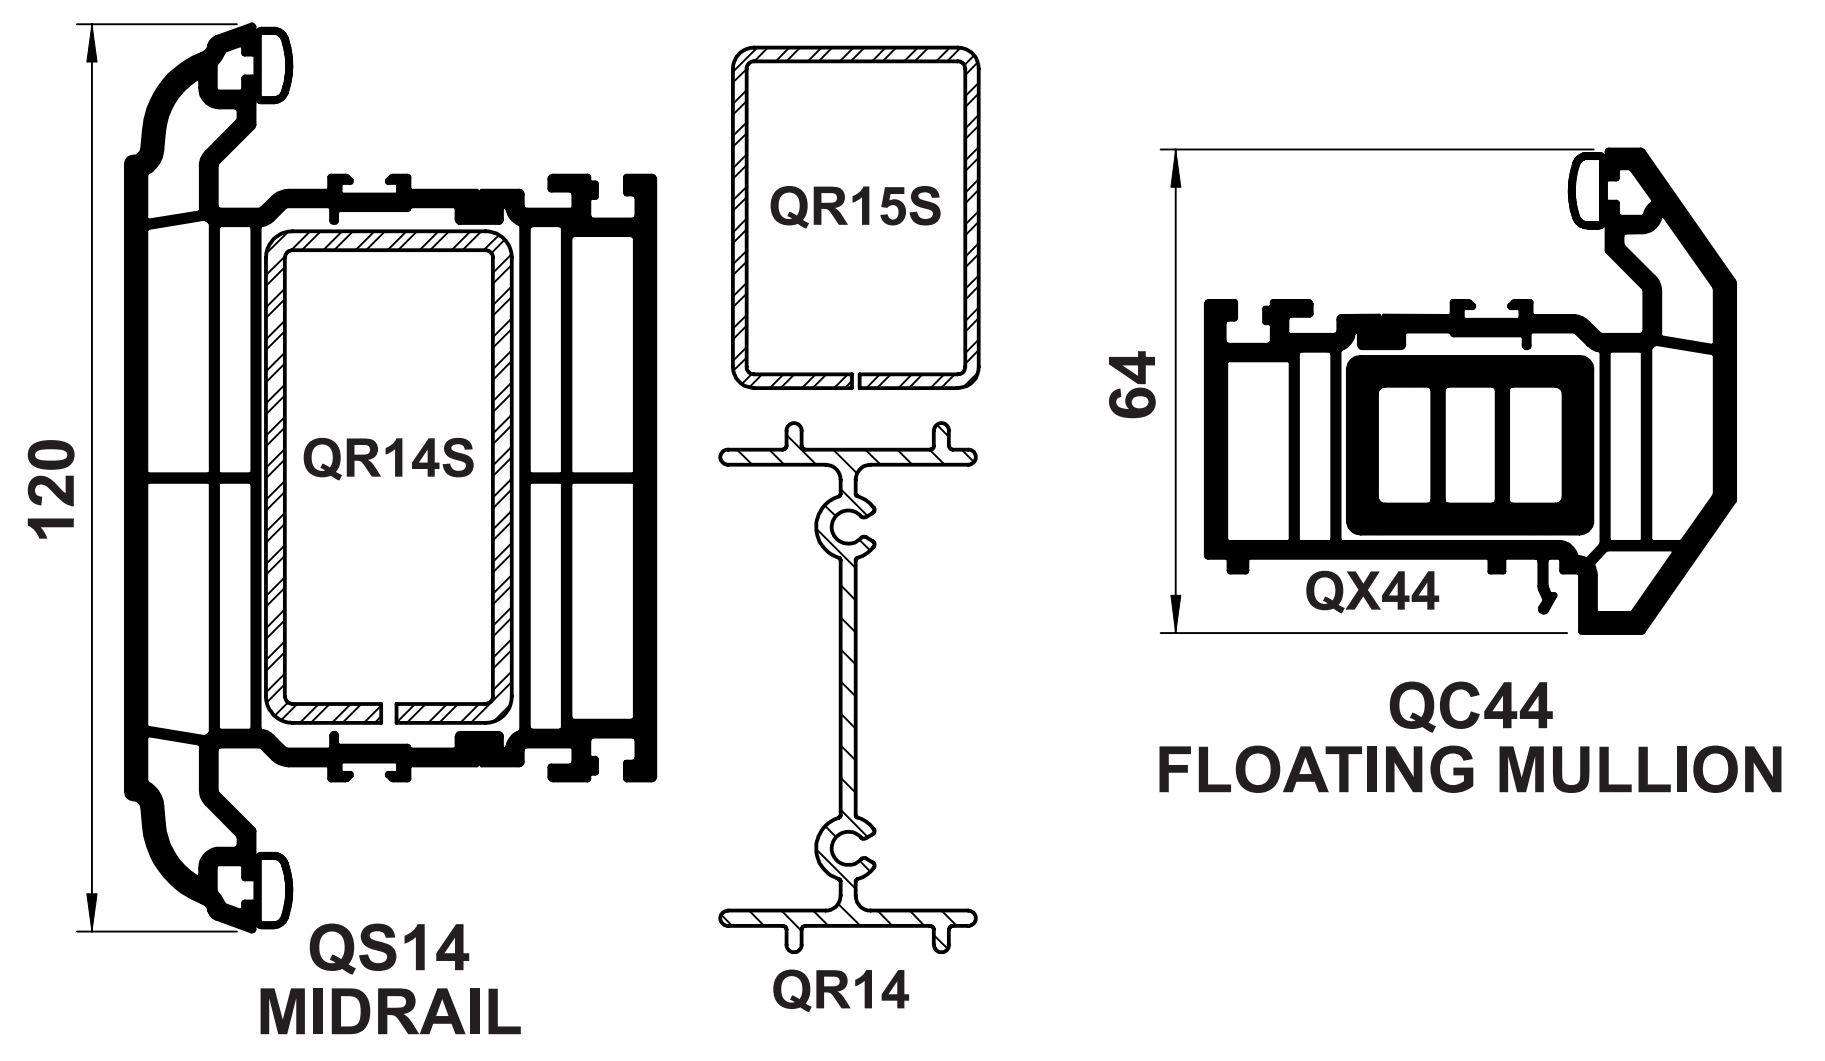

OUTER FRAMES

TRANSOMS/MULLIONS

WINDOW SASHES

DOOR PROFILES

FLUSH CASEMENT

GLAZING BEADS

FLUSH CASEMENT USES
QS65 GLAZING BEAD FOR
24mm GLAZING