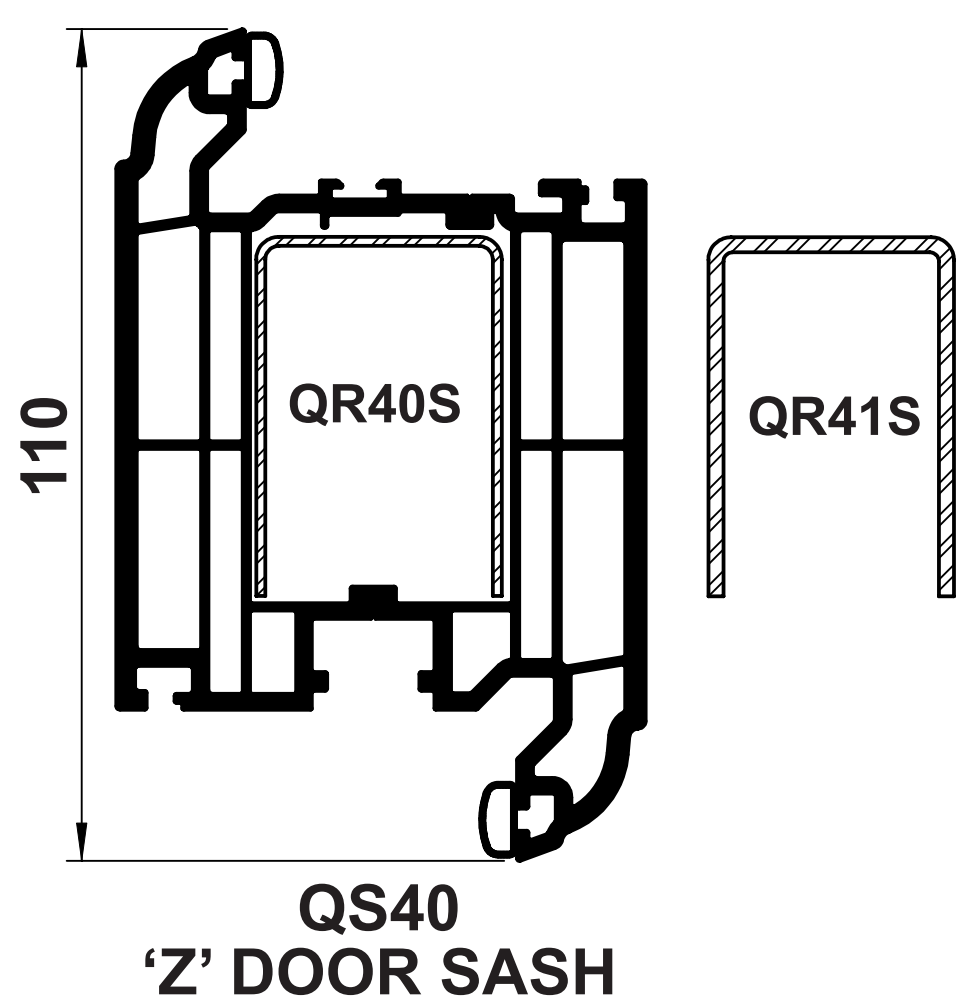

OUTER FRAMES

TRANSOMS/MULLIONS

WINDOW SASHES

DOOR PROFILES

FLUSH CASEMENT

GLAZING BEADS

FLUSH CASEMENT USES
QS65 GLAZING BEAD FOR
24mm GLAZING